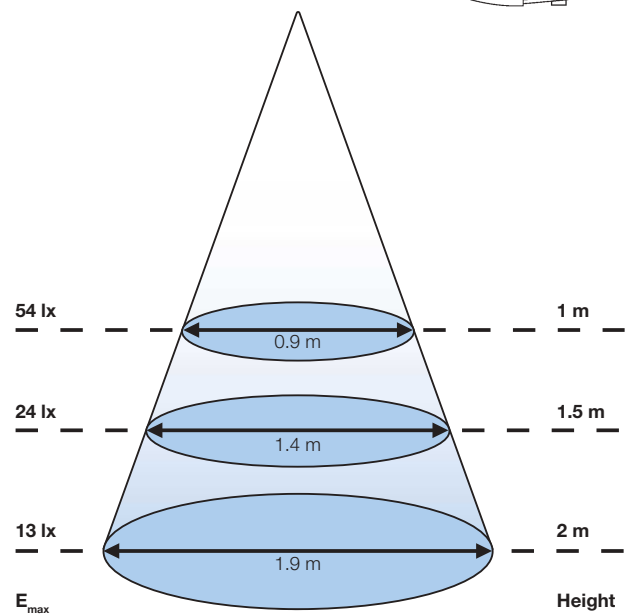

Mini OvalLED
G-LEDs (power)

Ideas today for
the cars of tomorrow