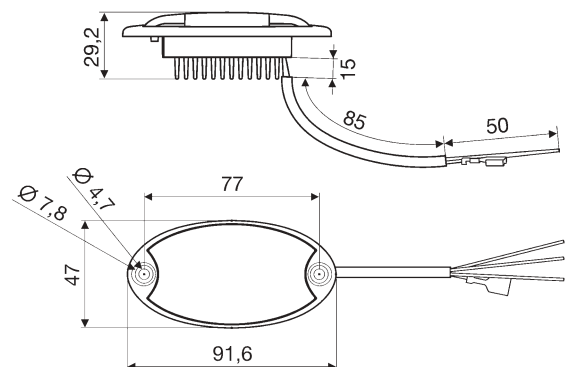

Product picture and technical drawing

Ideas today for
 the cars of tomorrow